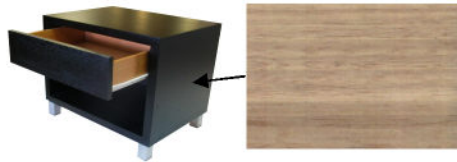

BEDROOMS

Master Bedroom - King

Headboard - Fully upholstered
Queen Bed and upholstered base

Bedsides - *Tasmanian Oak on plinth*

Guest Bedroom 1 - Queen