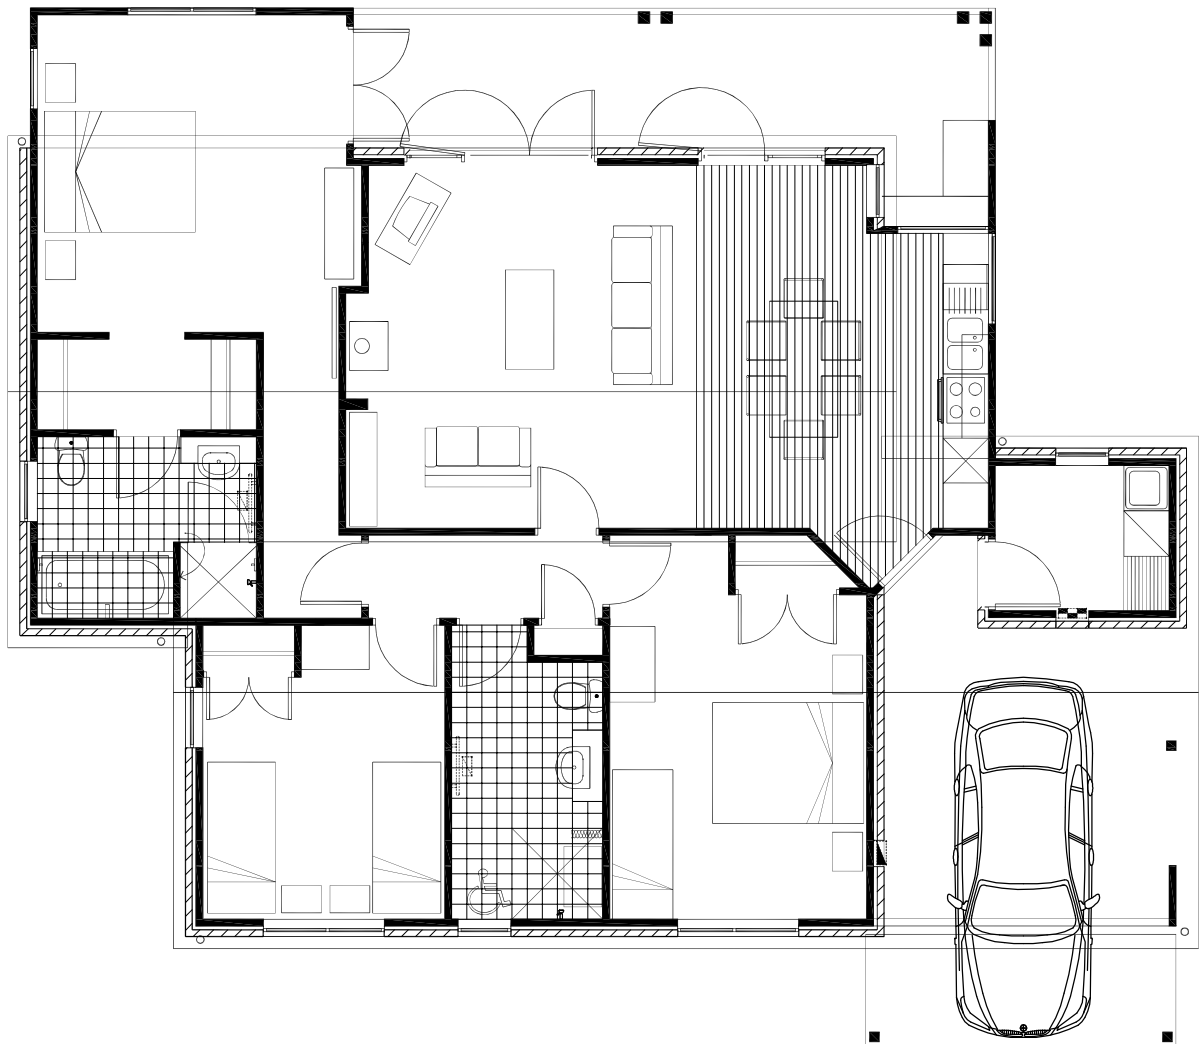

MEADOWSTONE VILLAS

WANAKA - NEW ZEALAND

Villa 4

scale 1:100