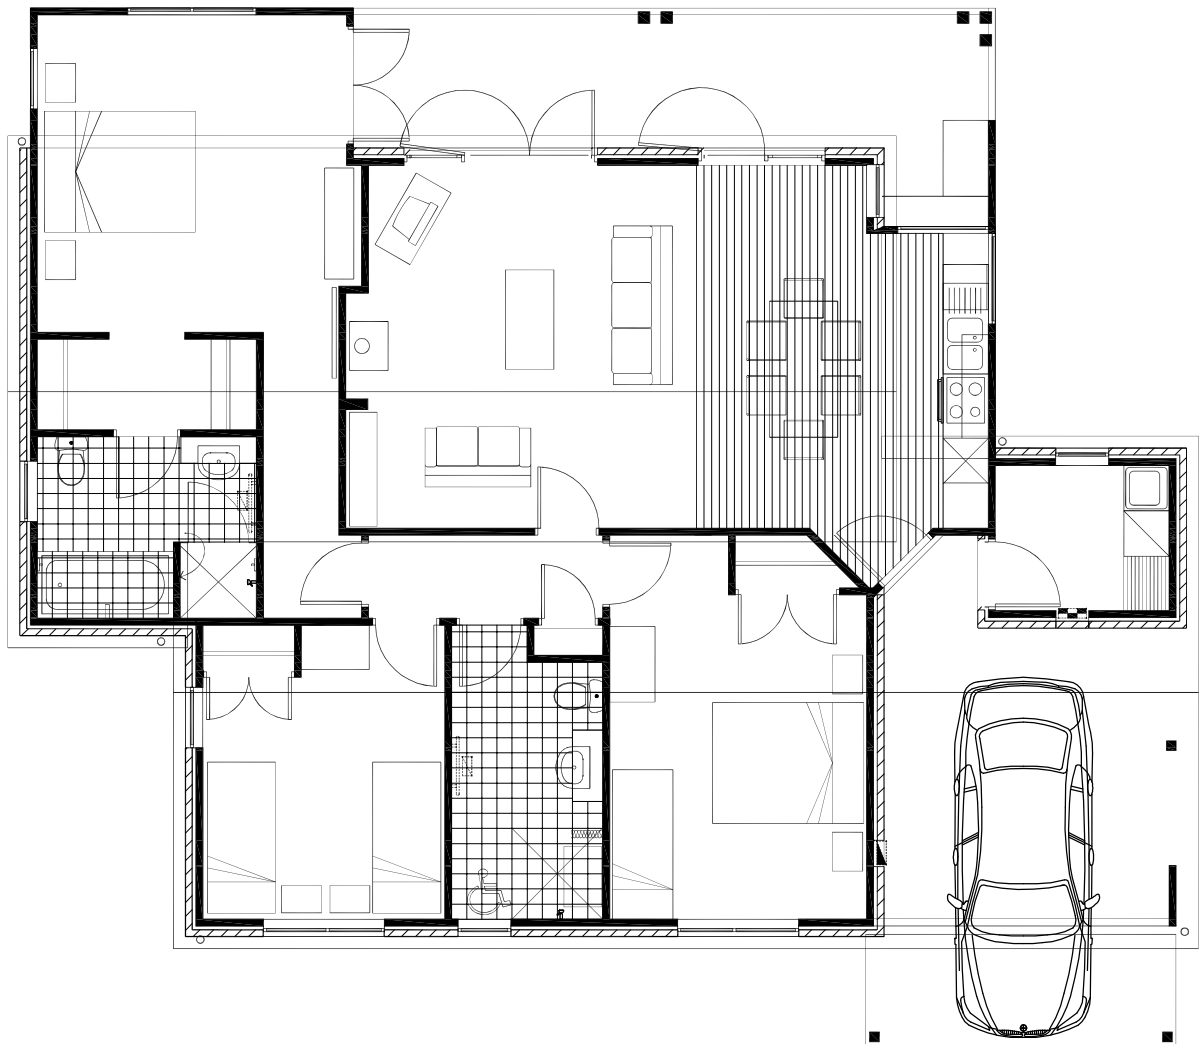

MEADOWSTONE VILLAS

WANAKA - NEW ZEALAND

Villa 3

scale 1:100